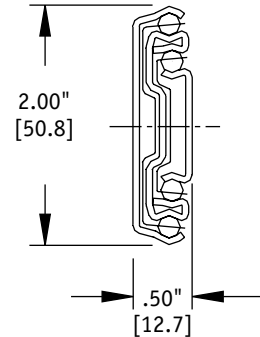

3300 Series

Medium-Duty Slide Options

- Up to 150-lb. load rating
- 1" over travel
- .50" side space

Model 3307

3301

3307

3308

3357

Common Features

- Load capacity up to 150 lbs. per pair
- 1" over travel for complete access
- Side space dimension .50"
- Clear zinc finish

3301 – Non-Disconnect

- No disconnect method
- Available in even lengths 12"–28"

3357 – Lever Disconnect

- Lever disconnect
- Available in even lengths 12"–28"

Accuride

12311 Shoemaker Avenue
Santa Fe Springs, CA 90670
(562) 903-0200
(562) 903-0208 Fax
www.accuride.com

Follow us

Authorized Distributor